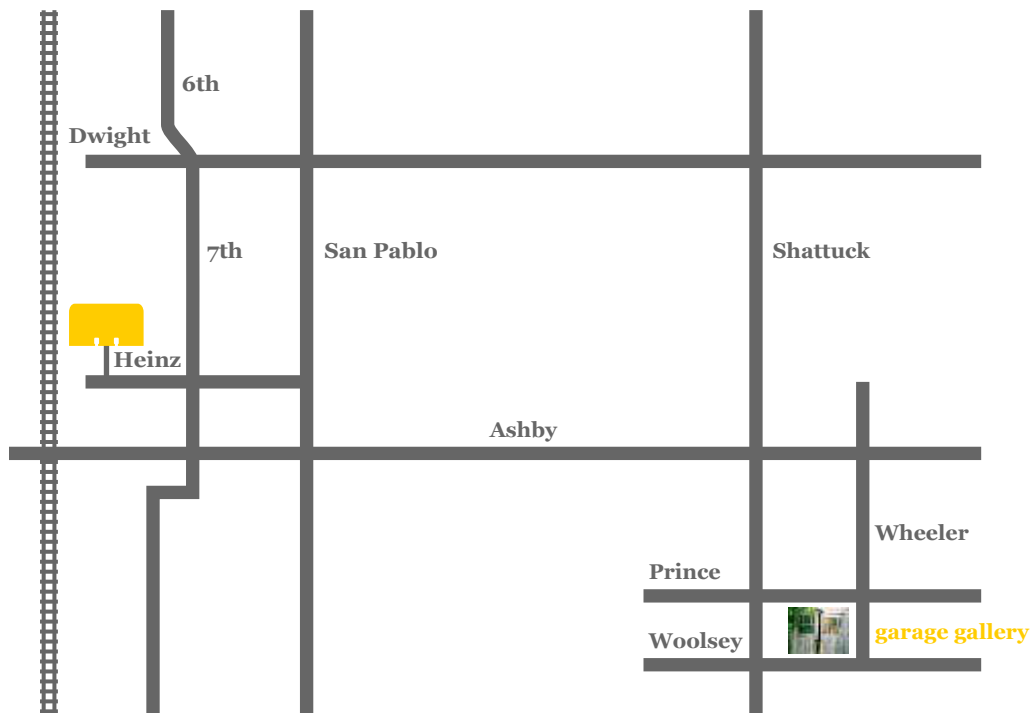

# BERKELEY OUTLET

used office furniture  
space planning

711 Heinz Avenue Berkeley CA 94710-2732

510/549-2896 fax 510/843-2828

berkeleyoutlet@mindspring.com

**Berkeley Outlet** is located at 711 Heinz Avenue in West Berkeley. Heinz is parallel to Ashby Avenue, and three blocks North of Ashby if you are on Seventh Street. The warehouse is below Seventh, by the railroad tracks, at the very back of the last driveway on the right.

**Garage Gallery** is located at 3110 Wheeler Street in South Berkeley. Wheeler is parallel to Shattuck Avenue, one block East of Shattuck. The gallery is three blocks South of Ashby Avenue between Prince and Woolsey Streets.