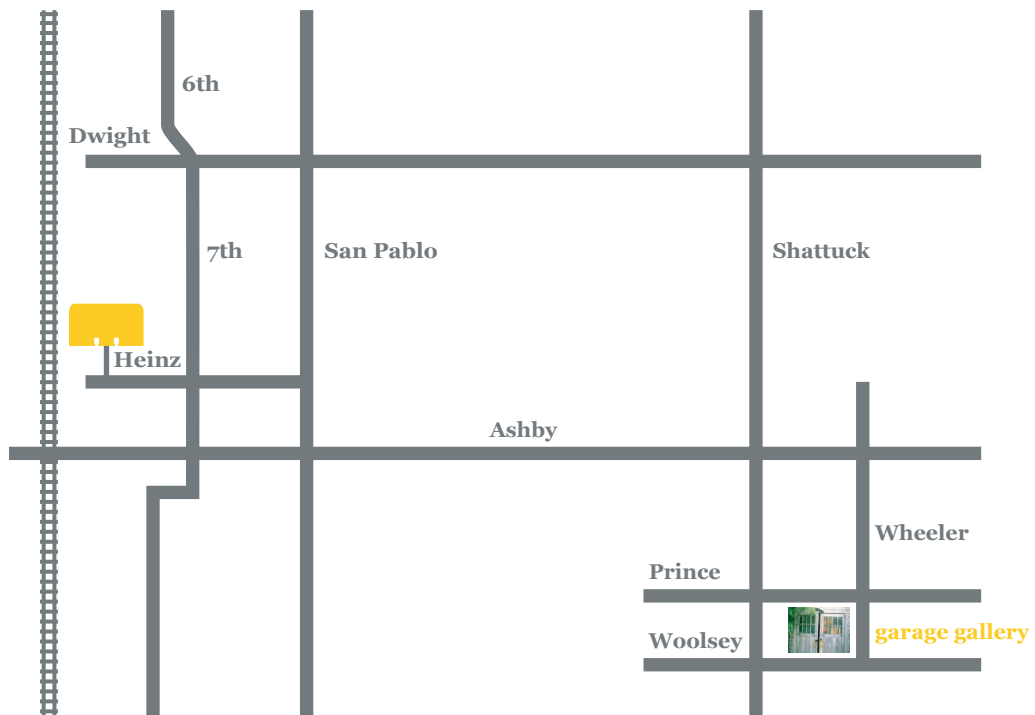

BERKELEY OUTLET

used office furniture
space planning

711 Heinz Avenue Berkeley CA 94710-2732

510/549-2896 fax 510/843-2828

berkeleyoutlet@mindspring.com

Garage Gallery is located at 3110 Wheeler Street in South Berkeley. Wheeler is parallel to Shattuck Avenue, one block East of Shattuck. The gallery is three blocks South of Ashby Avenue between Prince and Woolsey Streets.